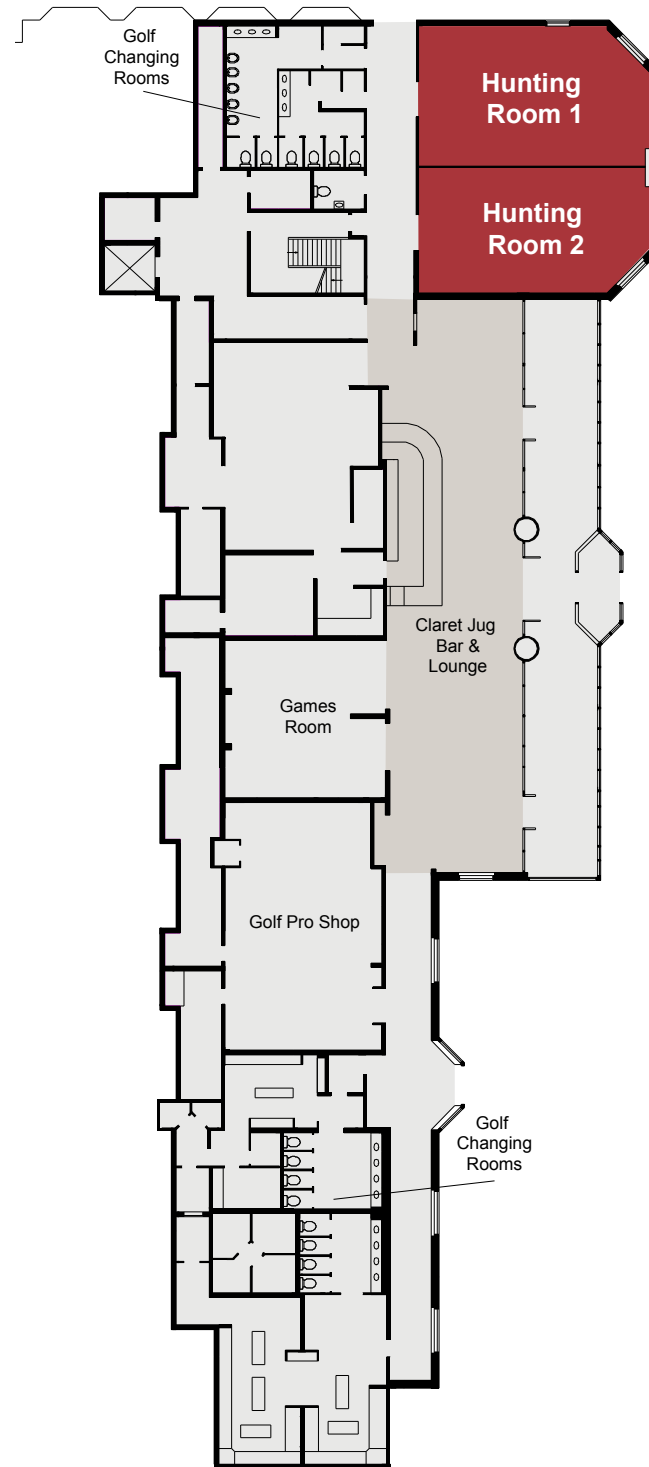

SLALEY HALL

THE QHOTELS COLLECTION

CAPACITIES

Meeting Room	Dimensions (m) W x L x H	Floor	Theatre	Cabaret	Classroom	Boardroom	Banquet	U-Shape	Dinner Dance
Dukes Suite	13.0 x 6.8 x 2.9	2/G	120	48	48	35	70	25	60
Gun Room	7.0 x 4.9 x 3.1	2/G	30	16	12	12	12	10	0
Whisky Snug	8.9 x 6.5 x 2.9	2/G	50	24	18	15	30	10	0
Kielder Suite	23.8 x 15.7 x 4.0	2/G	350	240	220	150	300	150	280
Kielder 1 or 2	15.7 x 11.9 x 4	2/G	150	100	100	50	120	50	100
Baybridge Suite	8.1 x 7.4 x 2.5	2/G	36	32	27	24	40	18	40
Baybridge Annexe	3.8 x 7.7 x 2.54	2/G	20	8	8	10	10	8	0
Hunting Room	10.5 x 9.2 x 2.6	0	100	56	48	40	80	40	80
Hunting 1 or 2	5.25 x 9.2 x 2.6	0	50	24	20	24	40	20	30
Priestman Room	9.3 x 7.0 x 3.1	2/G	60	24	24	24	24	20	24
Pennine Suite	7.8 x 5.27 x 2.3	2/G	30	16	20	20	20	18	0
Pennine 1	4.2 x 5.27 x 2.3	2/G	12	0	0	0	0	0	0
Pennine 2	3.6 x 5.27 x 2.3	2/G	12	0	0	0	0	0	0
Business Suite	4.9 x 4.7 x 2	2/G	20	16	16	10	0	10	0
Drawing Room*	7.5 x 14.8 x 2.9	2/G	120*	0	0	0	0	0	0

*Wedding Ceremony only

SLALEY HALL

THE QHOTELS COLLECTION

SLALEY HALL
THE QHOTELS COLLECTION

GROUND FLOOR

KEY

- Single 13amp Power Point
- Double 13amp Power Point
- ☎ Telephone Socket
- ♿ Wheelchair Access
- ⋈ Partition Wall

SLALEY HALL
THE QHOTELS COLLECTION

GROUND FLOOR

KEY

- Single 13amp Power Point
- Double 13amp Power Point
- ☎ Telephone Socket
- ♿ Wheelchair Access
- ⋈ Partition Wall

KEY

- Single 13amp Power Point
- Double 13amp Power Point
- ☎ Telephone Socket
- ♿ Wheelchair Access
- ⋈ Partition Wall

KEY

- Single 13amp Power Point
- Double 13amp Power Point
- ☎ Telephone Socket
- ♿ Wheelchair Access
- ⋈ Partition Wall

KEY

- Single 13amp Power Point
- Double 13amp Power Point
- ☎ Telephone Socket
- ♿ Wheelchair Access
- ⋈ Partition Wall