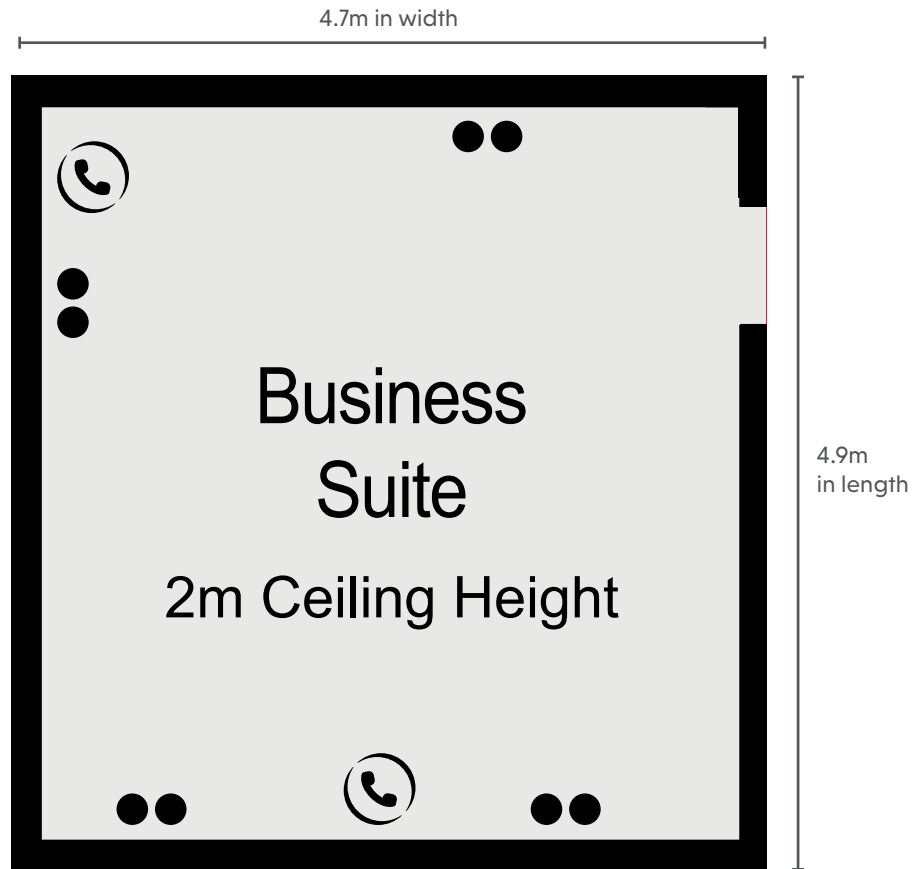

SLALEY HALL

THE QHOTELS COLLECTION

CAPACITIES

Meeting Room	Dimensions (m) W x L x H	Floor	Theatre	Cabaret	Classroom	Boardroom	Banquet	U-Shape	Dinner Dance
Dukes Suite	13.0 x 6.8 x 2.9	2/G	120	48	48	35	70	25	60
Gun Room	7.0 x 4.9 x 3.1	2/G	30	16	12	12	12	10	0
Whisky Snug	8.9 x 6.5 x 2.9	2/G	50	24	18	15	30	10	0
Kielder Suite	23.8 x 15.7 x 4.0	2/G	350	240	220	150	300	150	280
Kielder 1 or 2	15.7 x 11.9 x 4	2/G	150	100	100	50	120	50	100
Baybridge Suite	8.1 x 7.4 x 2.5	2/G	36	32	27	24	40	18	40
Baybridge Annexe	3.8 x 7.7 x 2.54	2/G	20	8	8	10	10	8	0
Hunting Room	10.5 x 9.2 x 2.6	0	100	56	48	40	80	40	80
Hunting 1 or 2	5.25 x 9.2 x 2.6	0	50	24	20	24	40	20	30
Priestman Room	9.3 x 7.0 x 3.1	2/G	60	24	24	24	24	20	24
Pennine Suite	7.8 x 5.27 x 2.3	2/G	30	16	20	20	20	18	0
Pennine 1	4.2 x 5.27 x 2.3	2/G	12	0	0	0	0	0	0
Pennine 2	3.6 x 5.27 x 2.3	2/G	12	0	0	0	0	0	0
Business Suite	4.9 x 4.7 x 2	2/G	20	16	16	10	0	10	0
Drawing Room*	7.5 x 14.8 x 2.9	2/G	120*	0	0	0	0	0	0

SLALEY HALL
THE QHOTELS COLLECTION

GROUND FLOOR

KEY

- Single 13amp Power Point
- Double 13amp Power Point
- ☎ Telephone Socket
- ♿ Wheelchair Access
- ⋈ Partition Wall

KEY

- Single 13amp Power Point
- Double 13amp Power Point
- ☎ Telephone Socket
- ♿ Wheelchair Access
- ⋈ Partition Wall

KEY

- Single 13amp Power Point
- Double 13amp Power Point
- ☎ Telephone Socket
- ♿ Wheelchair Access
- ⋈ Partition Wall

KEY

- Single 13amp Power Point
- Double 13amp Power Point
- ☎ Telephone Socket
- ♿ Wheelchair Access
- ⋈ Partition Wall