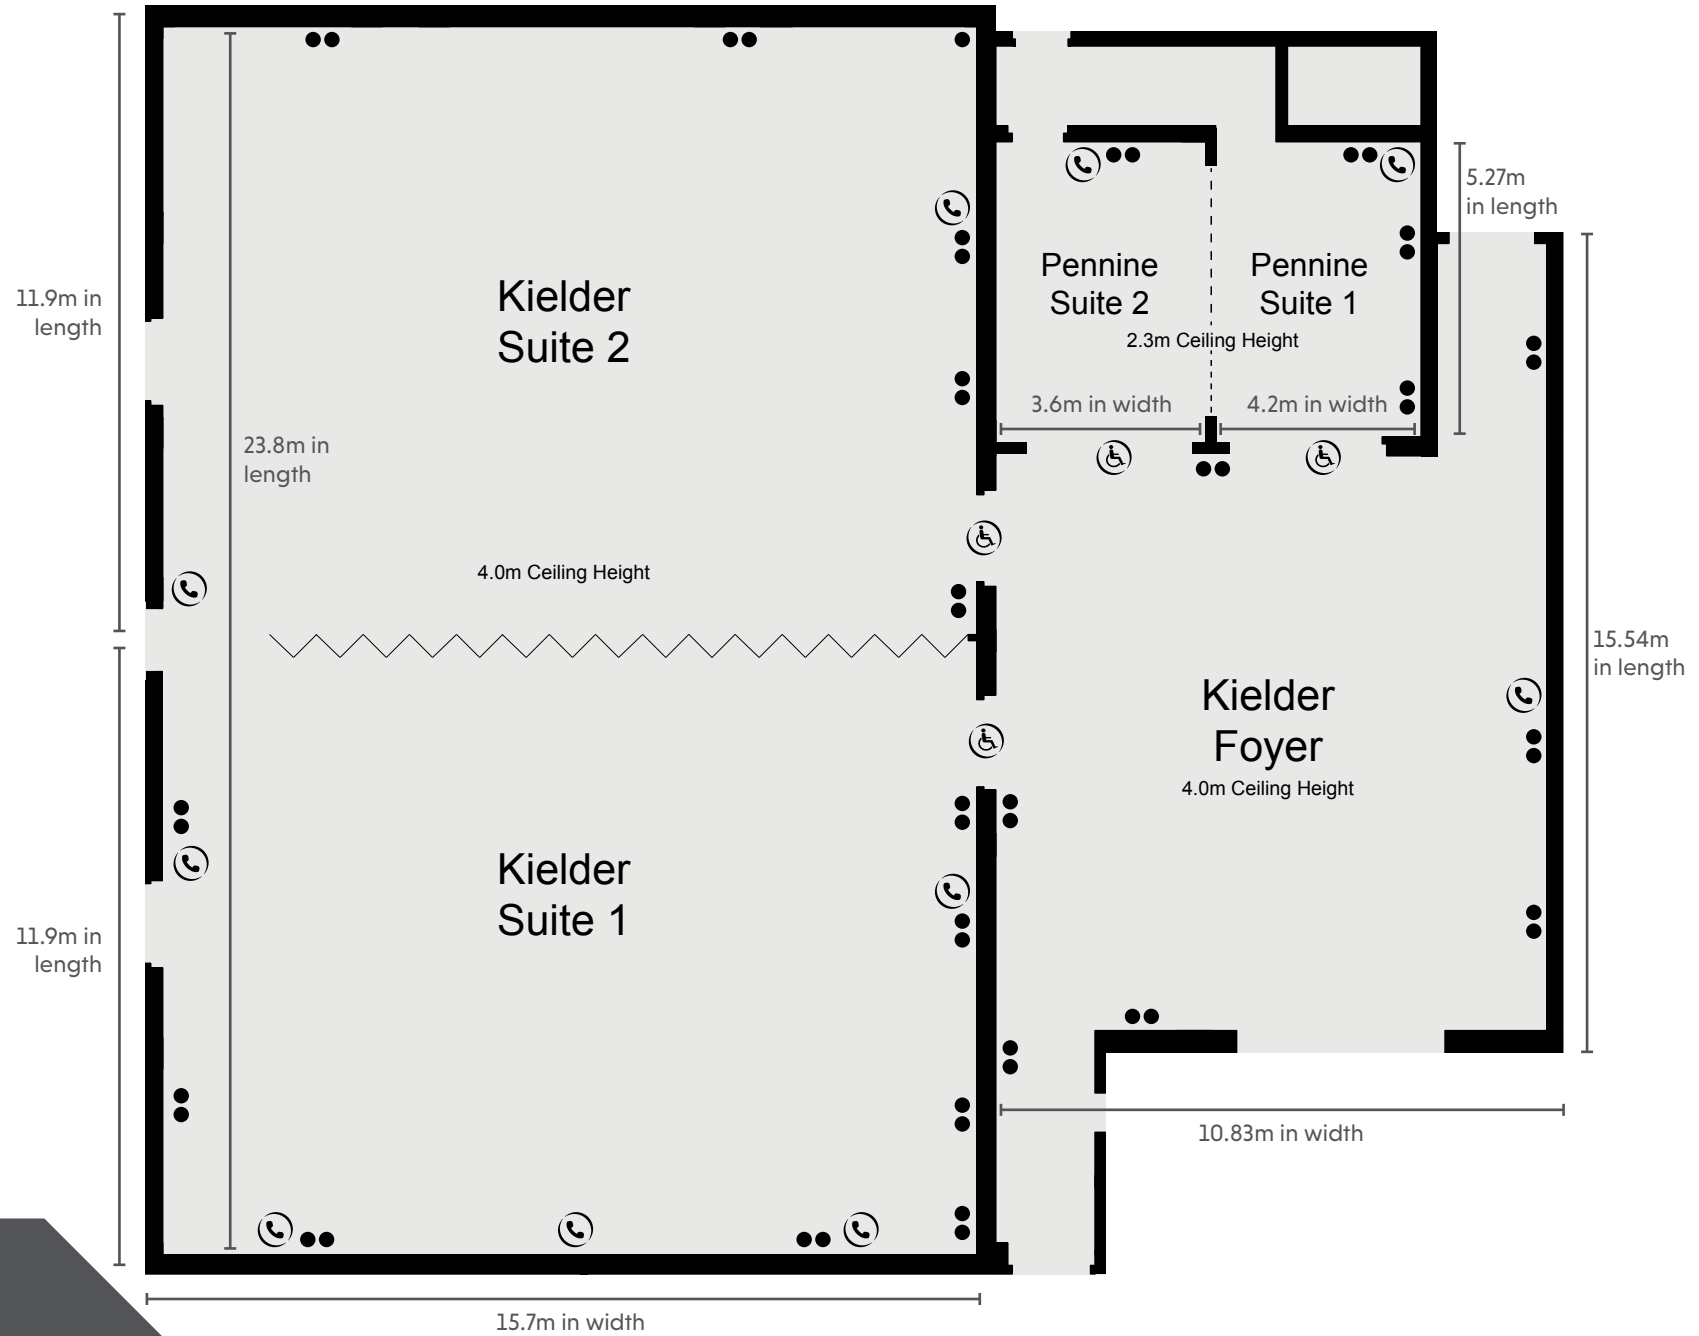

SLALEY HALL

THE QHOTELS COLLECTION

CAPACITIES

Meeting Room	Dimensions (m) W x L x H	Floor	Theatre	Cabaret	Classroom	Boardroom	Banquet	U-Shape	Dinner Dance
Dukes Suite	13.0 x 6.8 x 2.9	2/G	120	48	48	35	70	25	60
Gun Room	7.0 x 4.9 x 3.1	2/G	30	16	12	12	12	10	0
Whisky Snug	8.9 x 6.5 x 2.9	2/G	50	24	18	15	30	10	0
Kielder Suite	23.8 x 15.7 x 4.0	2/G	350	240	220	150	300	150	280
Kielder 1 or 2	15.7 x 11.9 x 4	2/G	150	100	100	50	120	50	100
Baybridge Suite	8.1 x 7.4 x 2.5	2/G	36	32	27	24	40	18	40
Baybridge Annexe	3.8 x 7.7 x 2.54	2/G	20	8	8	10	10	8	0
Hunting Room	10.5 x 9.2 x 2.6	0	100	56	48	40	80	40	80
Hunting 1 or 2	5.25 x 9.2 x 2.6	0	50	24	20	24	40	20	30
Priestman Room	9.3 x 7.0 x 3.1	2/G	60	24	24	24	24	20	24
Pennine Suite	7.8 x 5.27 x 2.3	2/G	30	16	20	20	20	18	0
Pennine 1	4.2 x 5.27 x 2.3	2/G	12	0	0	0	0	0	0
Pennine 2	3.6 x 5.27 x 2.3	2/G	12	0	0	0	0	0	0
Business Suite	4.9 x 4.7 x 2	2/G	20	16	16	10	0	10	0
Drawing Room*	7.5 x 14.8 x 2.9	2/G	120*	0	0	0	0	0	0

*Wedding Ceremony only

SLALEY HALL

THE QHOTELS COLLECTION

SLALEY HALL
THE QHOTELS COLLECTION

GROUND FLOOR

KEY

- Single 13amp Power Point
- Double 13amp Power Point
- ☎ Telephone Socket
- ♿ Wheelchair Access
- ⋈ Partition Wall

SLALEY HALL
THE QHOTELS COLLECTION

GROUND FLOOR

KEY

- Single 13amp Power Point
- Double 13amp Power Point
- ☎ Telephone Socket
- ♿ Wheelchair Access
- ⋈ Partition Wall

KEY

- Single 13amp Power Point
- Double 13amp Power Point
- ☎ Telephone Socket
- ♿ Wheelchair Access
- ⋈ Partition Wall

KEY

- Single 13amp Power Point
- Double 13amp Power Point
- ☎ Telephone Socket
- ♿ Wheelchair Access
- ⋈ Partition Wall

KEY

- Single 13amp Power Point
- Double 13amp Power Point
- ☎ Telephone Socket
- ♿ Wheelchair Access
- ⋈ Partition Wall