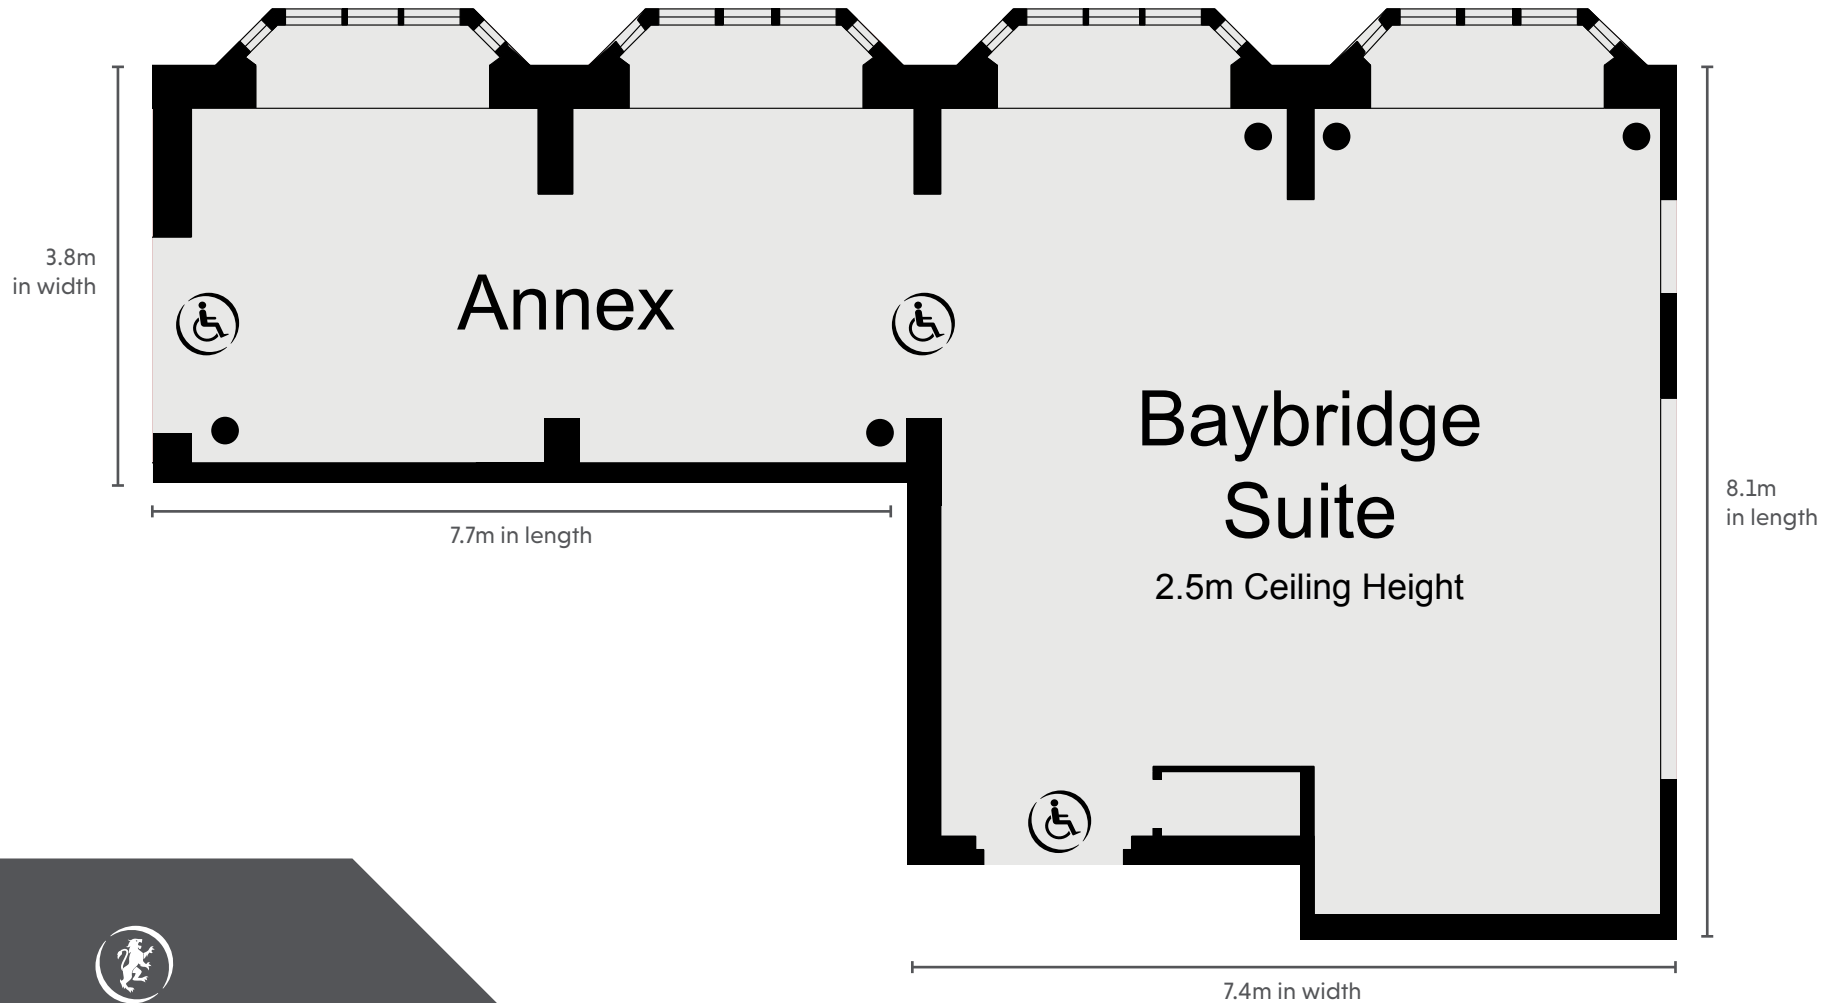

SLALEY HALL

THE QHOTELS COLLECTION

CAPACITIES

Meeting Room	Dimensions (m) W x L x H	Floor	Theatre	Cabaret	Classroom	Boardroom	Banquet	U-Shape	Dinner Dance
Dukes Suite	13.0 x 6.8 x 2.9	2/G	120	48	48	35	70	25	60
Gun Room	7.0 x 4.9 x 3.1	2/G	30	16	12	12	12	10	0
Whisky Snug	8.9 x 6.5 x 2.9	2/G	50	24	18	15	30	10	0
Kielder Suite	23.8 x 15.7 x 4.0	2/G	350	240	220	150	300	150	280
Kielder 1 or 2	15.7 x 11.9 x 4	2/G	150	100	100	50	120	50	100
Baybridge Suite	8.1 x 7.4 x 2.5	2/G	36	32	27	24	40	18	40
Baybridge Annexe	3.8 x 7.7 x 2.54	2/G	20	8	8	10	10	8	0
Hunting Room	10.5 x 9.2 x 2.6	0	100	56	48	40	80	40	80
Hunting 1 or 2	5.25 x 9.2 x 2.6	0	50	24	20	24	40	20	30
Priestman Room	9.3 x 7.0 x 3.1	2/G	60	24	24	24	24	20	24
Pennine Suite	7.8 x 5.27 x 2.3	2/G	30	16	20	20	20	18	0
Pennine 1	4.2 x 5.27 x 2.3	2/G	12	0	0	0	0	0	0
Pennine 2	3.6 x 5.27 x 2.3	2/G	12	0	0	0	0	0	0
Business Suite	4.9 x 4.7 x 2	2/G	20	16	16	10	0	10	0
Drawing Room*	7.5 x 14.8 x 2.9	2/G	120*	0	0	0	0	0	0

*Wedding Ceremony only

SLALEY HALL

THE QHOTELS COLLECTION

SLALEY HALL
THE QHOTELS COLLECTION

GROUND FLOOR

KEY

- Single 13amp Power Point
- Double 13amp Power Point
- ☎ Telephone Socket
- ♿ Wheelchair Access
- ⋈ Partition Wall

SLALEY HALL
THE QHOTELS COLLECTION

GROUND FLOOR

KEY

- Single 13amp Power Point
- Double 13amp Power Point
- ☎ Telephone Socket
- ♿ Wheelchair Access
- ⋈ Partition Wall

KEY

- Single 13amp Power Point
- Double 13amp Power Point
- ☎ Telephone Socket
- ♿ Wheelchair Access
- ⋈ Partition Wall

KEY

- Single 13amp Power Point
- Double 13amp Power Point
- ☎ Telephone Socket
- ♿ Wheelchair Access
- ⋈ Partition Wall

KEY

- Single 13amp Power Point
- Double 13amp Power Point
- ☎ Telephone Socket
- ♿ Wheelchair Access
- ⋈ Partition Wall