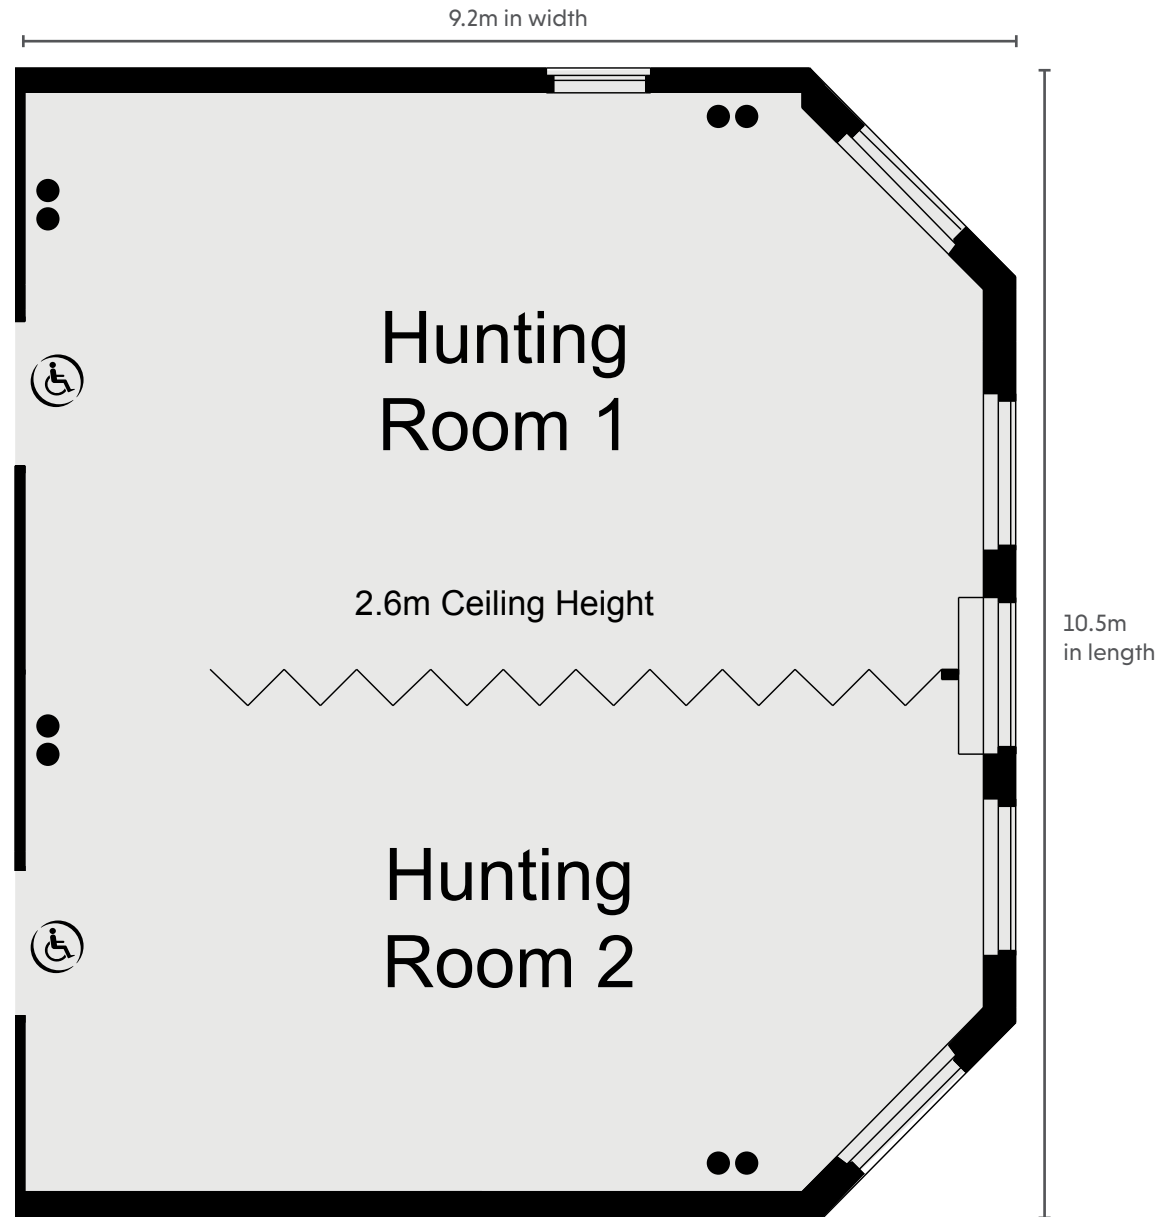

SLALEY HALL

THE QHOTELS COLLECTION

CAPACITIES

Meeting Room	Dimensions (m) W x L x H	Floor	Theatre	Cabaret	Classroom	Boardroom	Banquet	U-Shape	Dinner Dance
Dukes Suite	13.0 x 6.8 x 2.9	2/G	120	48	48	35	70	25	60
Gun Room	7.0 x 4.9 x 3.1	2/G	30	16	12	12	12	10	0
Whisky Snug	8.9 x 6.5 x 2.9	2/G	50	24	18	15	30	10	0
Kielder Suite	23.8 x 15.7 x 4.0	2/G	350	240	220	150	300	150	280
Kielder 1 or 2	15.7 x 11.9 x 4	2/G	150	100	100	50	120	50	100
Baybridge Suite	8.1 x 7.4 x 2.5	2/G	36	32	27	24	40	18	40
Baybridge Annexe	3.8 x 7.7 x 2.54	2/G	20	8	8	10	10	8	0
Hunting Room	10.5 x 9.2 x 2.6	0	100	56	48	40	80	40	80
Hunting 1 or 2	5.25 x 9.2 x 2.6	0	50	24	20	24	40	20	30
Priestman Room	9.3 x 7.0 x 3.1	2/G	60	24	24	24	24	20	24
Pennine Suite	7.8 x 5.27 x 2.3	2/G	30	16	20	20	20	18	0
Pennine 1	4.2 x 5.27 x 2.3	2/G	12	0	0	0	0	0	0
Pennine 2	3.6 x 5.27 x 2.3	2/G	12	0	0	0	0	0	0
Business Suite	4.9 x 4.7 x 2	2/G	20	16	16	10	0	10	0
Drawing Room*	7.5 x 14.8 x 2.9	2/G	120*	0	0	0	0	0	0

*Wedding Ceremony only

SLALEY HALL

THE QHOTELS COLLECTION

SLALEY HALL
THE QHOTELS COLLECTION

GROUND FLOOR

KEY

- Single 13amp Power Point
- Double 13amp Power Point
- ☎ Telephone Socket
- ♿ Wheelchair Access
- ⋈ Partition Wall

SLALEY HALL
THE QHOTELS COLLECTION

GROUND FLOOR

KEY

- Single 13amp Power Point
- Double 13amp Power Point
- ☎ Telephone Socket
- ♿ Wheelchair Access
- ⋈ Partition Wall

KEY

- Single 13amp Power Point
- Double 13amp Power Point
- ☎ Telephone Socket
- ♿ Wheelchair Access
- ⋈ Partition Wall

KEY

- Single 13amp Power Point
- Double 13amp Power Point
- ☎ Telephone Socket
- ♿ Wheelchair Access
- ⋈ Partition Wall

KEY

- Single 13amp Power Point
- Double 13amp Power Point
- ☎ Telephone Socket
- ♿ Wheelchair Access
- ⋈ Partition Wall