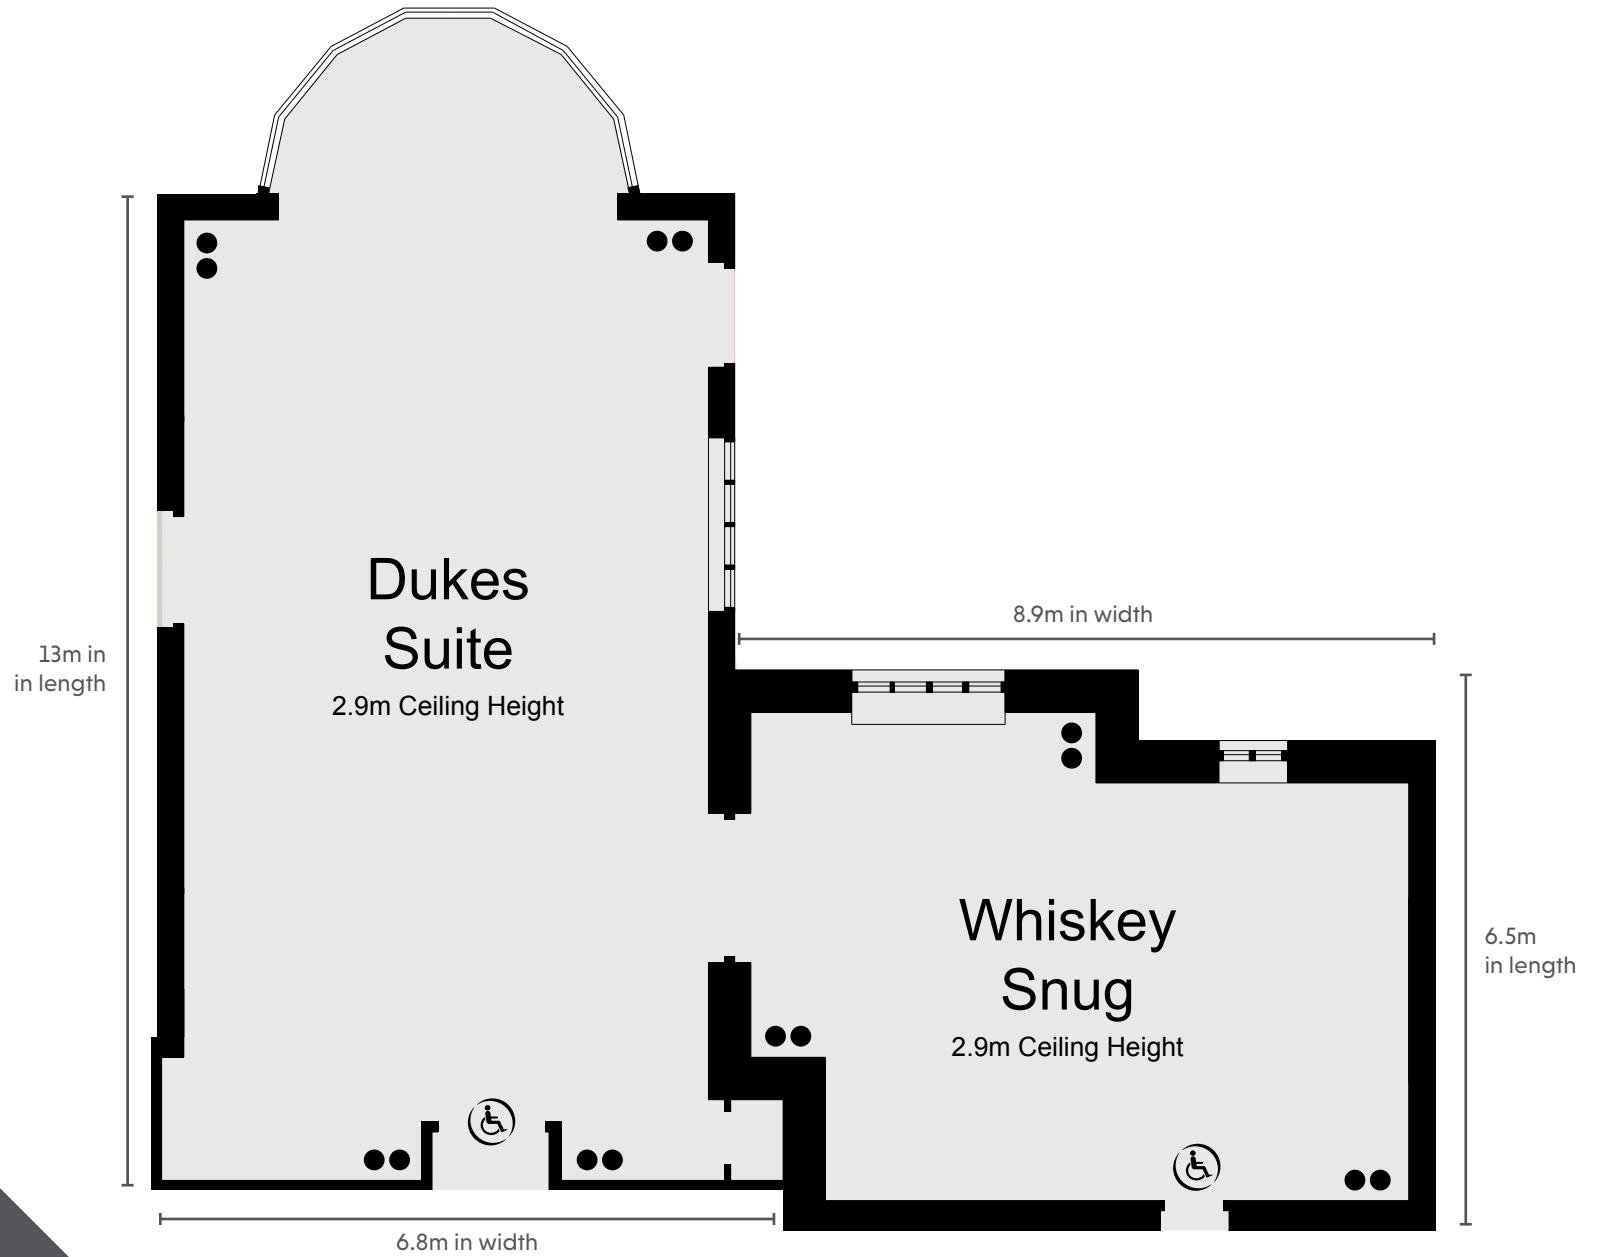

SLALEY HALL

THE QHOTELS COLLECTION

CAPACITIES

Meeting Room	Dimensions (m) W x L x H	Floor	Theatre	Cabaret	Classroom	Boardroom	Banquet	U-Shape	Dinner Dance
Dukes Suite	13.0 x 6.8 x 2.9	2/G	120	48	48	35	70	25	60
Gun Room	7.0 x 4.9 x 3.1	2/G	30	16	12	12	12	10	0
Whisky Snug	8.9 x 6.5 x 2.9	2/G	50	24	18	15	30	10	0
Kielder Suite	23.8 x 15.7 x 4.0	2/G	350	240	220	150	300	150	280
Kielder 1 or 2	15.7 x 11.9 x 4	2/G	150	100	100	50	120	50	100
Baybridge Suite	8.1 x 7.4 x 2.5	2/G	36	32	27	24	40	18	40
Baybridge Annexe	3.8 x 7.7 x 2.54	2/G	20	8	8	10	10	8	0
Hunting Room	10.5 x 9.2 x 2.6	0	100	56	48	40	80	40	80
Hunting 1 or 2	5.25 x 9.2 x 2.6	0	50	24	20	24	40	20	30
Priestman Room	9.3 x 7.0 x 3.1	2/G	60	24	24	24	24	20	24
Pennine Suite	7.8 x 5.27 x 2.3	2/G	30	16	20	20	20	18	0
Pennine 1	4.2 x 5.27 x 2.3	2/G	12	0	0	0	0	0	0
Pennine 2	3.6 x 5.27 x 2.3	2/G	12	0	0	0	0	0	0
Business Suite	4.9 x 4.7 x 2	2/G	20	16	16	10	0	10	0
Drawing Room*	7.5 x 14.8 x 2.9	2/G	120*	0	0	0	0	0	0

*Wedding Ceremony only

SLALEY HALL

THE QHOTELS COLLECTION

SLALEY HALL
THE QHOTELS COLLECTION

GROUND FLOOR

KEY

- Single 13amp Power Point
- Double 13amp Power Point
- ☎ Telephone Socket
- ♿ Wheelchair Access
- ⋈ Partition Wall

SLALEY HALL
THE QHOTELS COLLECTION

GROUND FLOOR

KEY

- Single 13amp Power Point
- Double 13amp Power Point
- ☎ Telephone Socket
- ♿ Wheelchair Access
- ⋈ Partition Wall

KEY

- Single 13amp Power Point
- Double 13amp Power Point
- ☎ Telephone Socket
- ♿ Wheelchair Access
- ⋈ Partition Wall

KEY

- Single 13amp Power Point
- Double 13amp Power Point
- ☎ Telephone Socket
- ♿ Wheelchair Access
- ⋈ Partition Wall

KEY

- Single 13amp Power Point
- Double 13amp Power Point
- ☎ Telephone Socket
- ♿ Wheelchair Access
- ⋈ Partition Wall