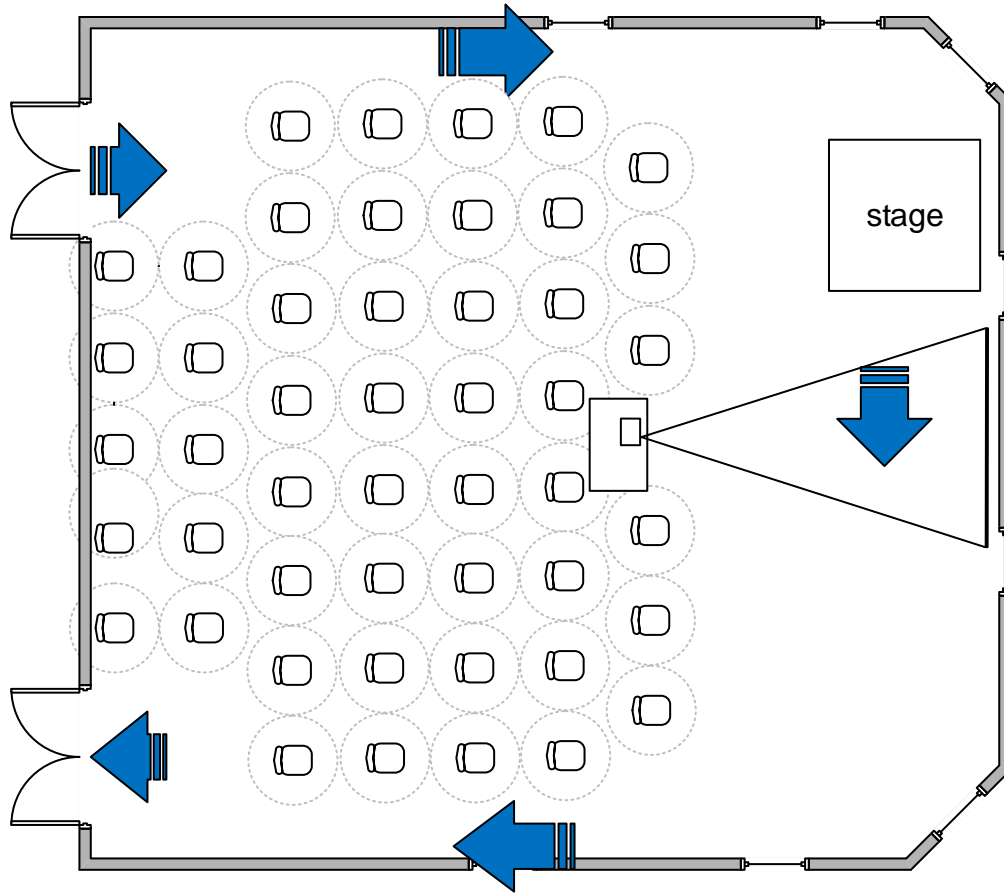

48 Theatre – 1m Spaced Apart

Hunting Room – Slaley Hall

*hunting 1&2 are 9mx5m
Hunting room is 12mx11m?*

Ceiling Heights
2m