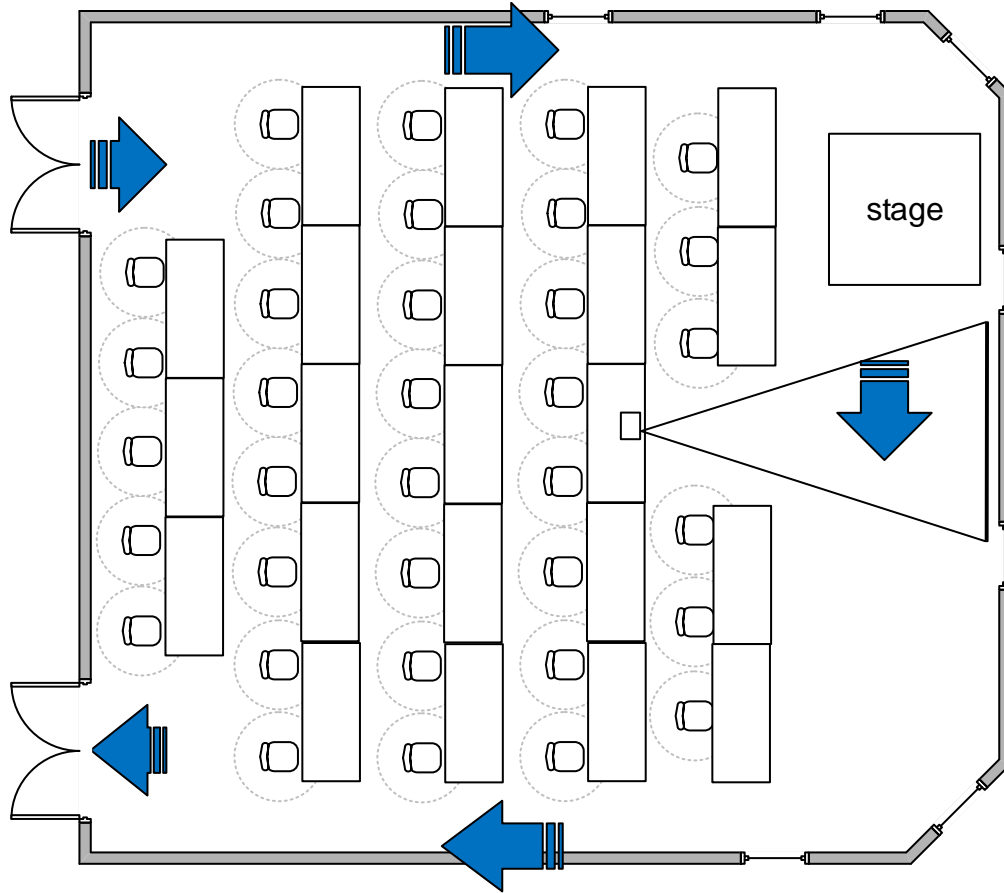

35 Classroom – 1m Spaced Apart

Hunting Room – Slaley Hall

\*hunting 1&2 are 9mx5m  
Hunting room is 12mx11m?\*

Ceiling Heights  
2m