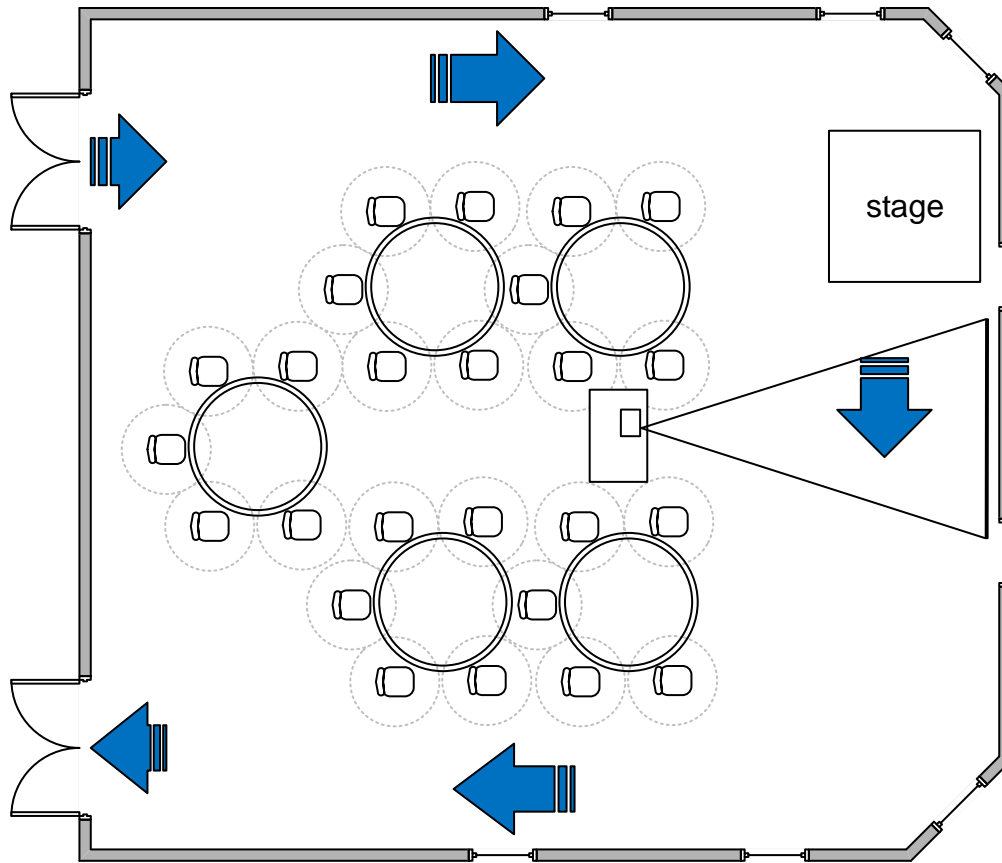

25 Cabaret – 1m Spaced Apart – 6ft Tables

Hunting Room – Slaley Hall

*hunting 1&2 are 9mx5m
Hunting room is 12mx11m?*

Ceiling Heights
2m