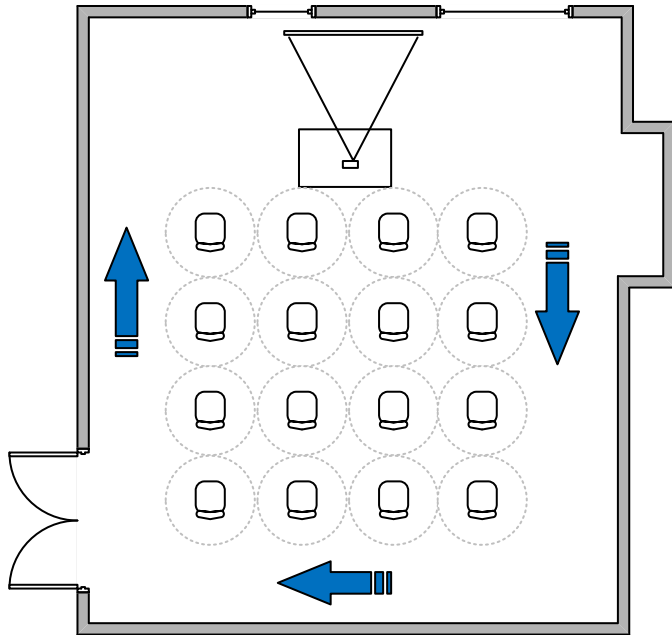

16 Theatre – 1m Spaced Apart

Baybridge – Slaley Hall

Ceiling Heights
2m