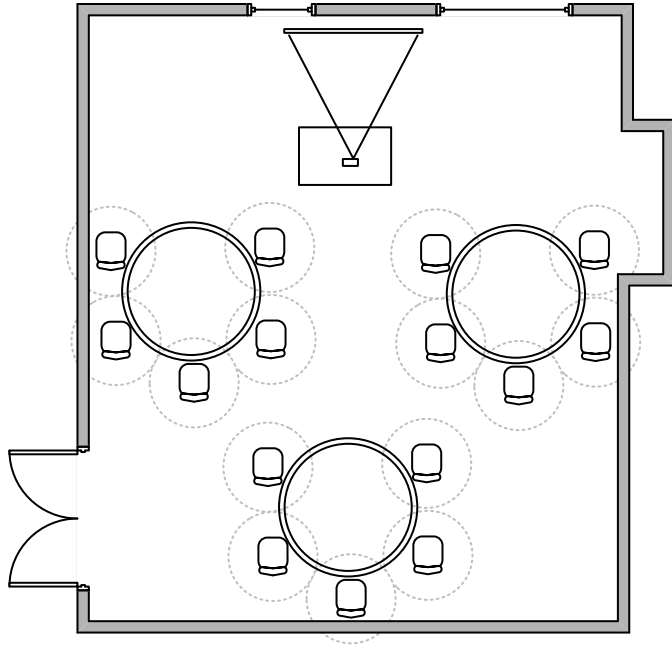

15 Cabaret –1m Spaced Apart

Baybridge – Slaley Hall

Ceiling Heights  
2m